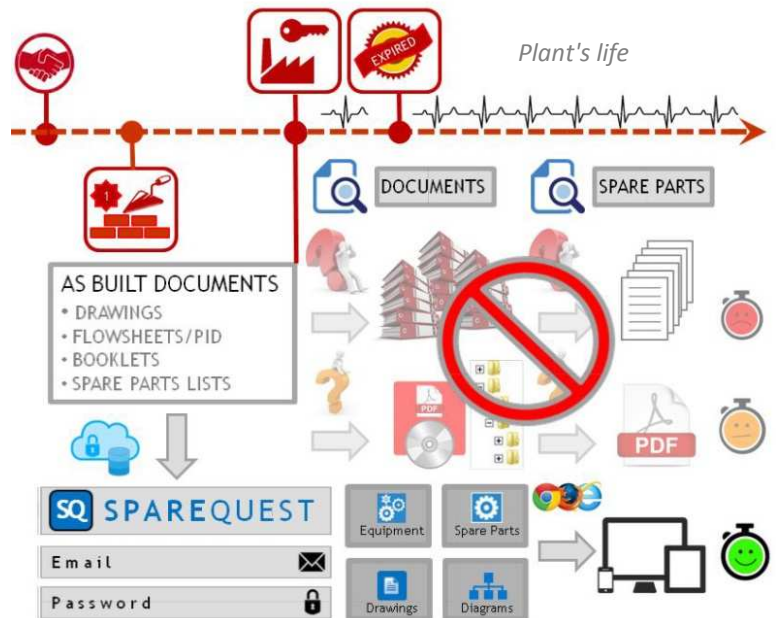

## Service Support for Spare Parts Supply Chain (e.RFQ)

Our Spare Parts & Documentations internet platform will accompany your production lines throughout their life. Thanks to a user-friendly and customer-oriented interface, SPAREQUEST save you precious time in finding the spare parts you need and drawing up a prices requests by system-generated emails.

### SPAREQUEST advantages :

- ✓ Dedicated access by email and password
- ✓ Data plant-oriented
- ✓ Online documentation
- ✓ Advanced search tools
- ✓ Intuitive browsing
- ✓ Interactive diagrams & drawings
- ✓ Responsive Web design
- ✓ Multi-suppliers configuration
- ✓ Shopping carts validation workflow
- ✓ System-generated emails to Supplier(s)
- ✓ Prices Requests History

In progress 4    Finished 0    Approved 0    Sent 6

Data plant-oriented  
Quick informations finding  
Short prices requests processing time